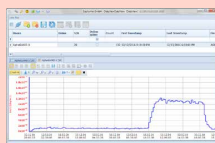

Remote setup functions are available in option for adjusting instruments parameters during routine operations or in emergency situations.

Dashboard

Events management

Configuration

Applications

Nationwide monitoring

Perimeter monitoring for nuclear facilities

Facilities monitoring

Emergency Measurements

A software at the core of the system

Data management solutions

Discover other products of Bertin Instruments

DataVIEW