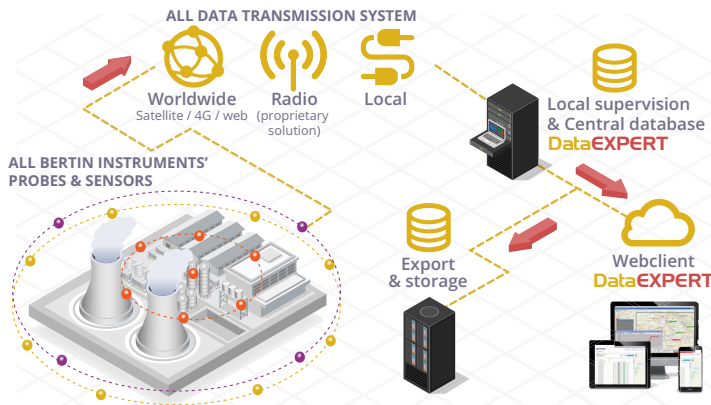

DataEXPERT 10

Real Time Central Data Management Software

- Dedicated to environmental radiation monitoring networks
- Web-based browser interface, available on mobile devices
- Remote setup of measurement probes & sensors

Remote setup functions are available in option for adjusting instruments parameters during routine operations or in emergency situations.

Dashboard

Events management

Configuration

Applications

Nationwide monitoring

Perimeter monitoring for nuclear facilities

Facilities monitoring

Emergency Measurements

A software at the core of the system

Data management solutions

Discover other products of Bertin Instruments

DataVIEW

Data and settings management software for standalone instruments

Prevent & neutralize network attacks

Safety is ensured by proper architecture and by use of secured protocols, enhanced with our proprietary radio communication systems.